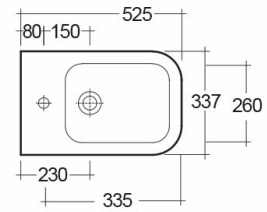

## Scheda tecnica

Dimensioni: 337 x 525 mm

Peso: 29 Kg

Colore: bianco alpino

Parti: MP07AWHA - METROPOLITAN BIDET WALL HUNG W/HIDDEN FIXATIONS 52CM

Collezione: [RAK-METROPOLITAN](#)

## Codice Nome

MP07AWHA METROPOLITAN BIDET WALL HUNG W/HIDDEN FIXATIONS 52CM

Dimensions: All dimensions in mm. Tolerance of vitreous china & fireclay items:  $\pm 5\%$  for below 200mm and  $\pm 3\%$  for above 200mm; for all other items tolerance  $\pm 1\%$ . Note: Due to a continuing development program to improve design and performance, the manufacturer reserves all rights to vary specifications without prior information. Please note accessories are for photographic use only.