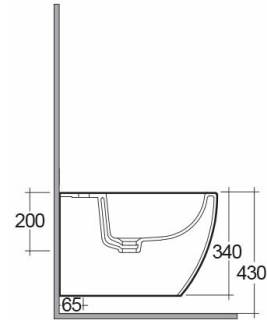

## Scheda tecnica

Dimensioni: 337 x 525 mm

Peso: 29 Kg

Colore: bianco alpino

Parti: MP07AWHA - METROPOLITAN BIDET WALL HUNG W/HIDDEN FIXATIONS 52CM

Collezione: [RAK-METROPOLITAN](#)

## Codice Nome

MP07AWHA METROPOLITAN BIDET WALL HUNG W/HIDDEN FIXATIONS 52CM

Dimensions: All dimensions in mm. Tolerance of vitreous china & fireclay items:  $\pm 5\%$  for below 200mm and  $\pm 3\%$  for above 200mm; for all other items tolerance  $\pm 1\%$ . Note: Due to a continuing development program to improve design and performance, the manufacturer reserves all rights to vary specifications without prior information. Please note accessories are for photographic use only.