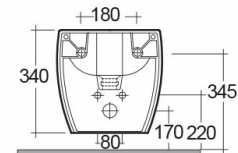

## Scheda tecnica

Dimensioni: 337 x 525 mm

Peso: 29 Kg

Colore: bianco alpino

Parti: MP07AWHA - METROPOLITAN BIDET WALL HUNG W/HIDDEN FIXATIONS 52CM

Collezione: [RAK-METROPOLITAN](#)

## Codice Nome

MP07AWHA METROPOLITAN BIDET WALL HUNG W/HIDDEN FIXATIONS 52CM

Dimensions: All dimensions in mm. Tolerance of vitreous china & fireclay items:  $\pm 5\%$  for below 200mm and  $\pm 3\%$  for above 200mm; for all other items tolerance  $\pm 1\%$ . Note: Due to a continuing development program to improve design and performance, the manufacturer reserves all rights to vary specifications without prior information. Please note accessories are for photographic use only.